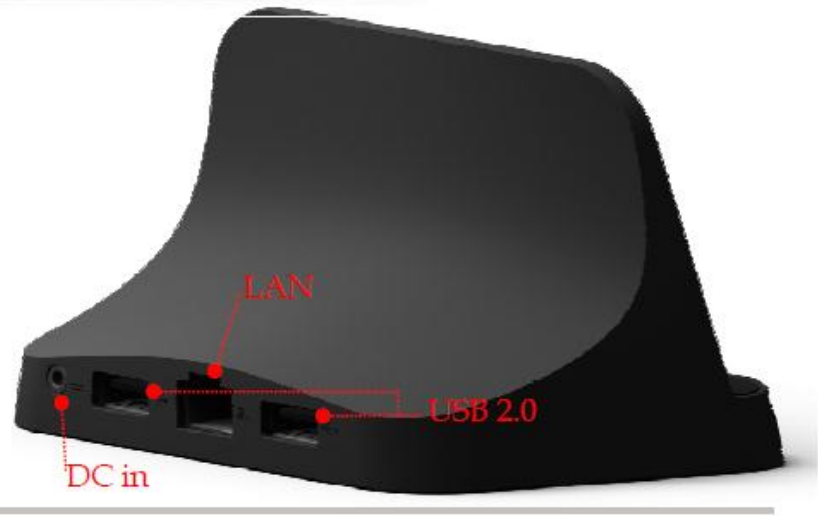

Docking Station (optional RRP $79)

Docking ID