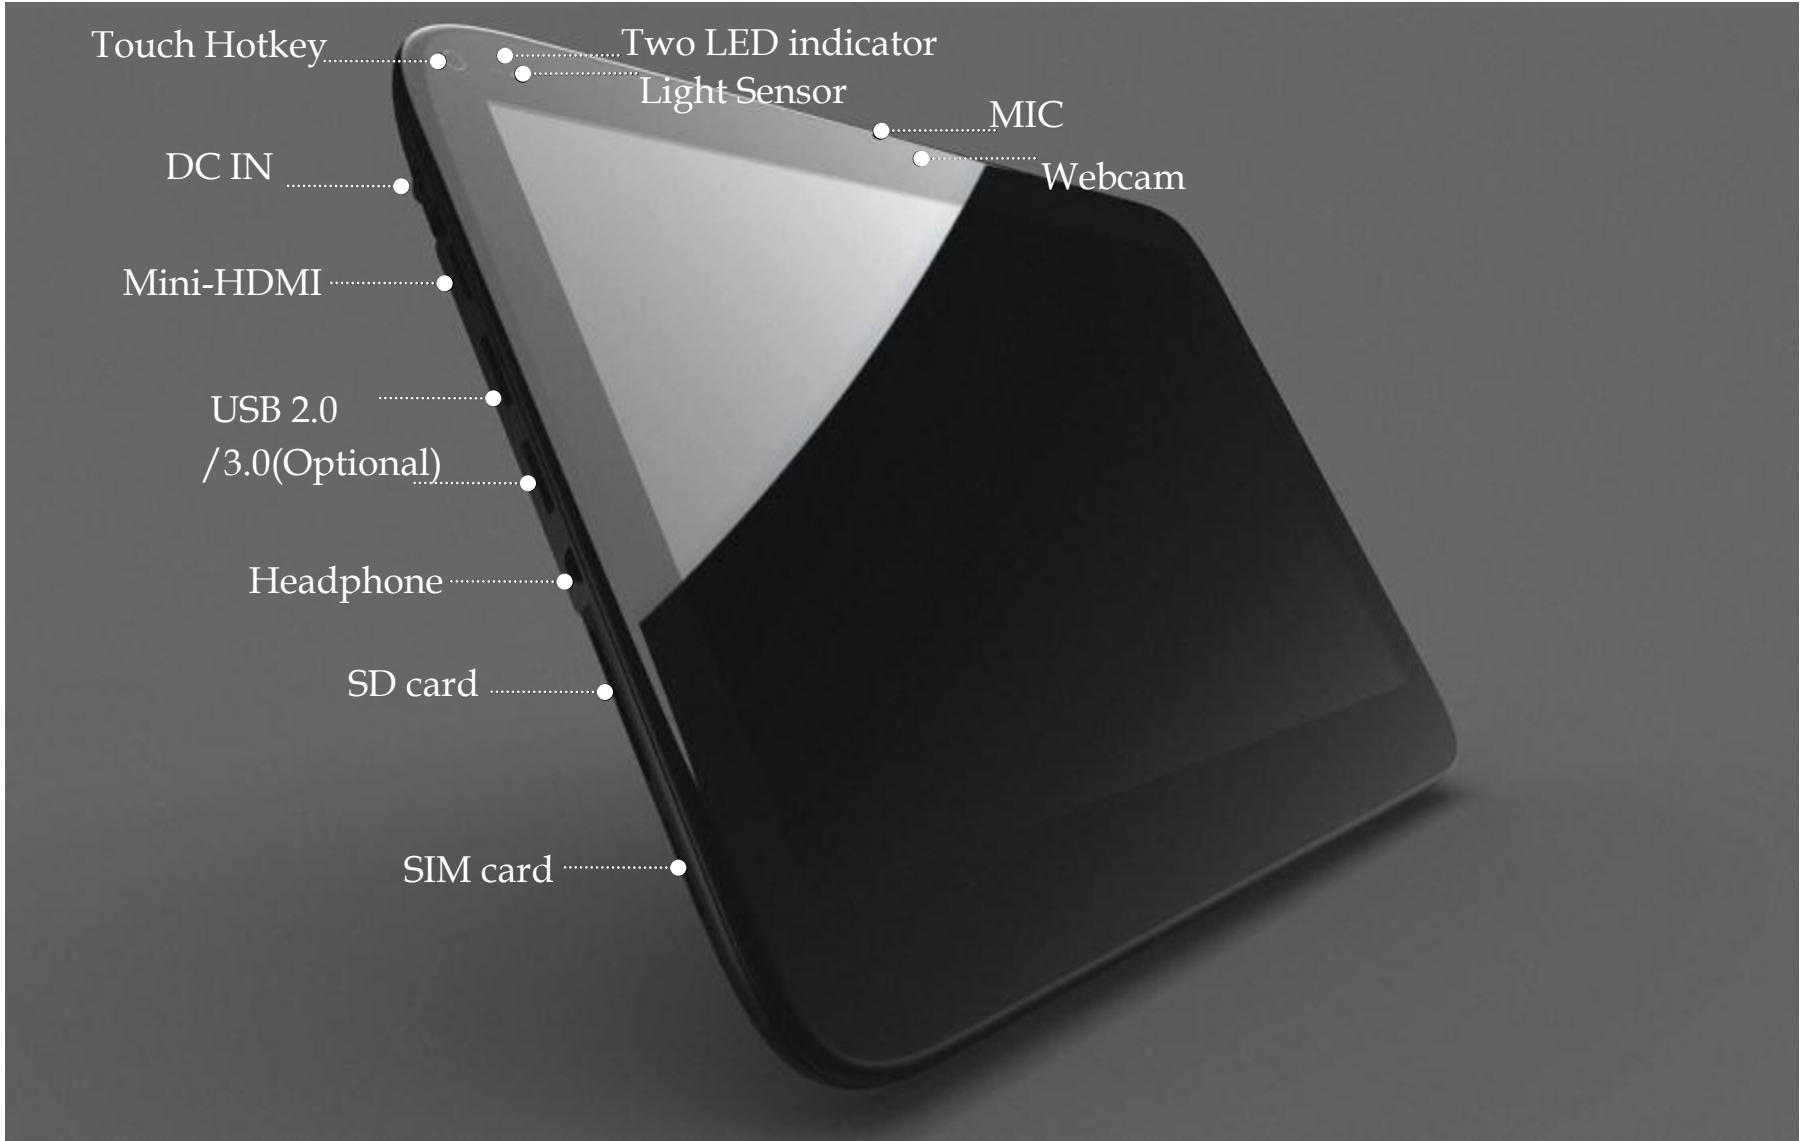

A hand is shown pointing at a tablet screen. The screen is black and displays the text "Multi-Touch Finger Friendly" in a yellow-green font. The hand is positioned on the left side of the screen, with the index finger pointing towards the text. The background is a dark grey gradient.

Multi-Touch Finger Friendly

↔ Slim & stylish border

Thinnest spec for Microsoft OS on market

iPad 13.4 mm

Leader Tablet 12 with 14 mm (with 4800mAh Battery Pack)

Microsoft Windows 7 Home Premium or Professional

Touch Hotkey.....

Two LED indicator
Light Sensor

MIC

Webcam

DC IN

Mini-HDMI

USB 2.0

/3.0(Optional).....

Headphone

SD card

SIM card

Social Networking

Full screen Browsing e-reader Experience

Personal Media Station

Motion Gaming Console

Globe Positioning System (GPS)