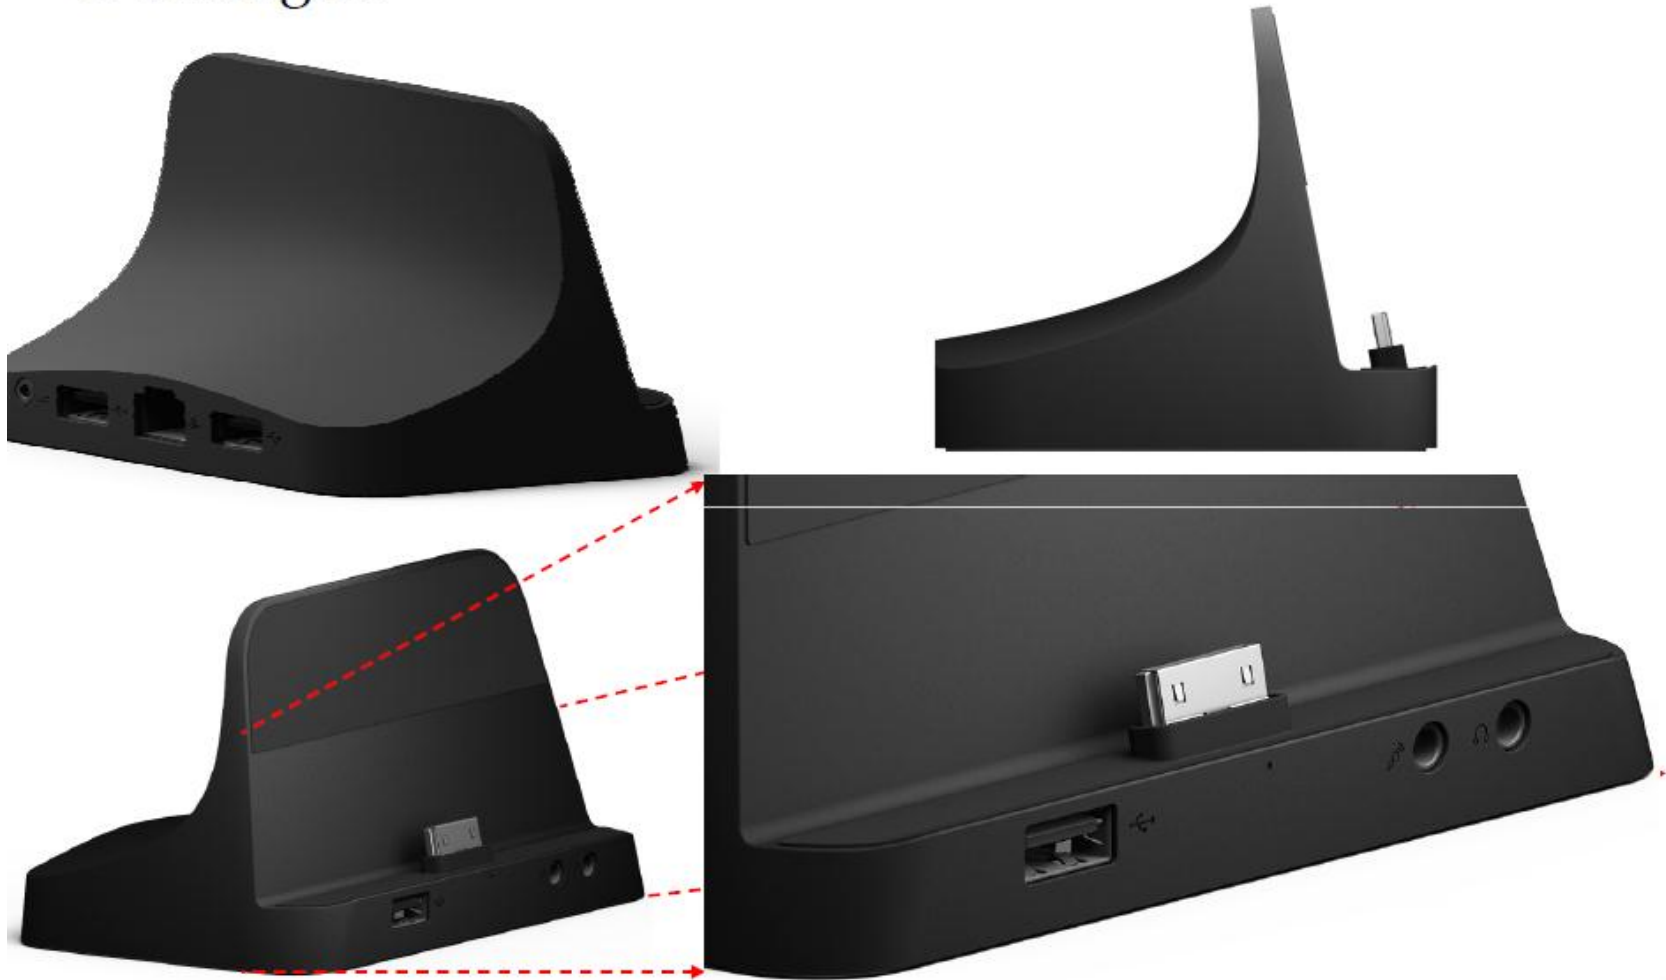

Docking Station (optional RRP $79)

Docking ID