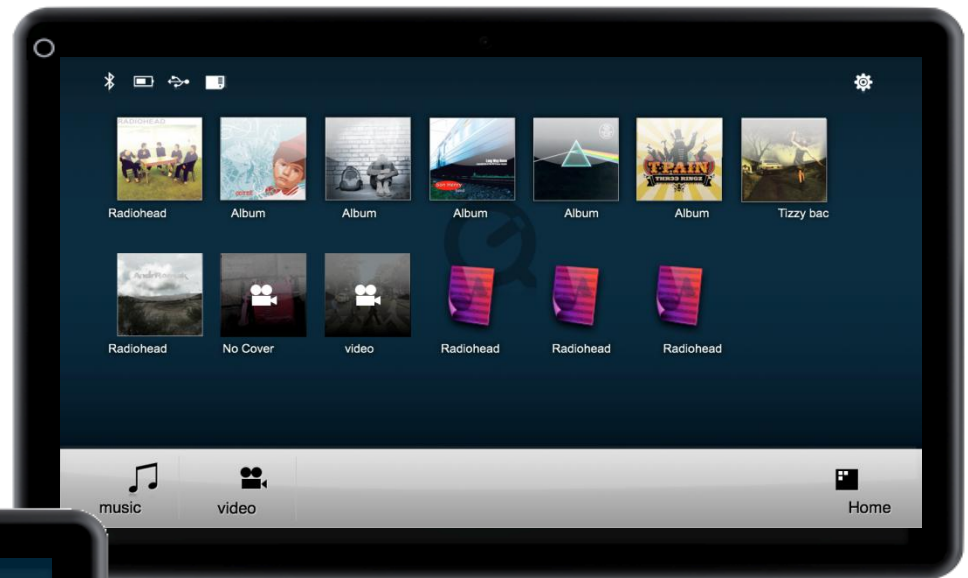

A hand is shown pointing at a tablet screen. The screen is black and displays the text "Multi-Touch Finger Friendly" in a yellow-green font. The hand is positioned on the left side of the screen, with the index finger pointing towards the text. The background is a dark grey gradient.

Headphone

SD card

SIM card

Social Networking

Full screen Browsing e-reader Experience

Personal Media Station

Motion Gaming Console

Globe Positioning System (GPS)

Media adapter + Home entertainment network concept (Option)

Value Proposition

- **Combination Device :**

- Personal computing , e-Reader, personal media devices and mobile internet devices are available on the Leader Tablet 12, allowing supreme versatility for any user.

- **Rich Internet Experience :**

- Powerful applications in the Leader Tablet 12 allows any user to be on the web 24/7, enriching any work or leisure experience anywhere, anytime!

- **Cloud Service :**

- Cloud service and cloud computing are available through the internet now, opening up a new world of services & applications for all Leader Tablet 12 users.