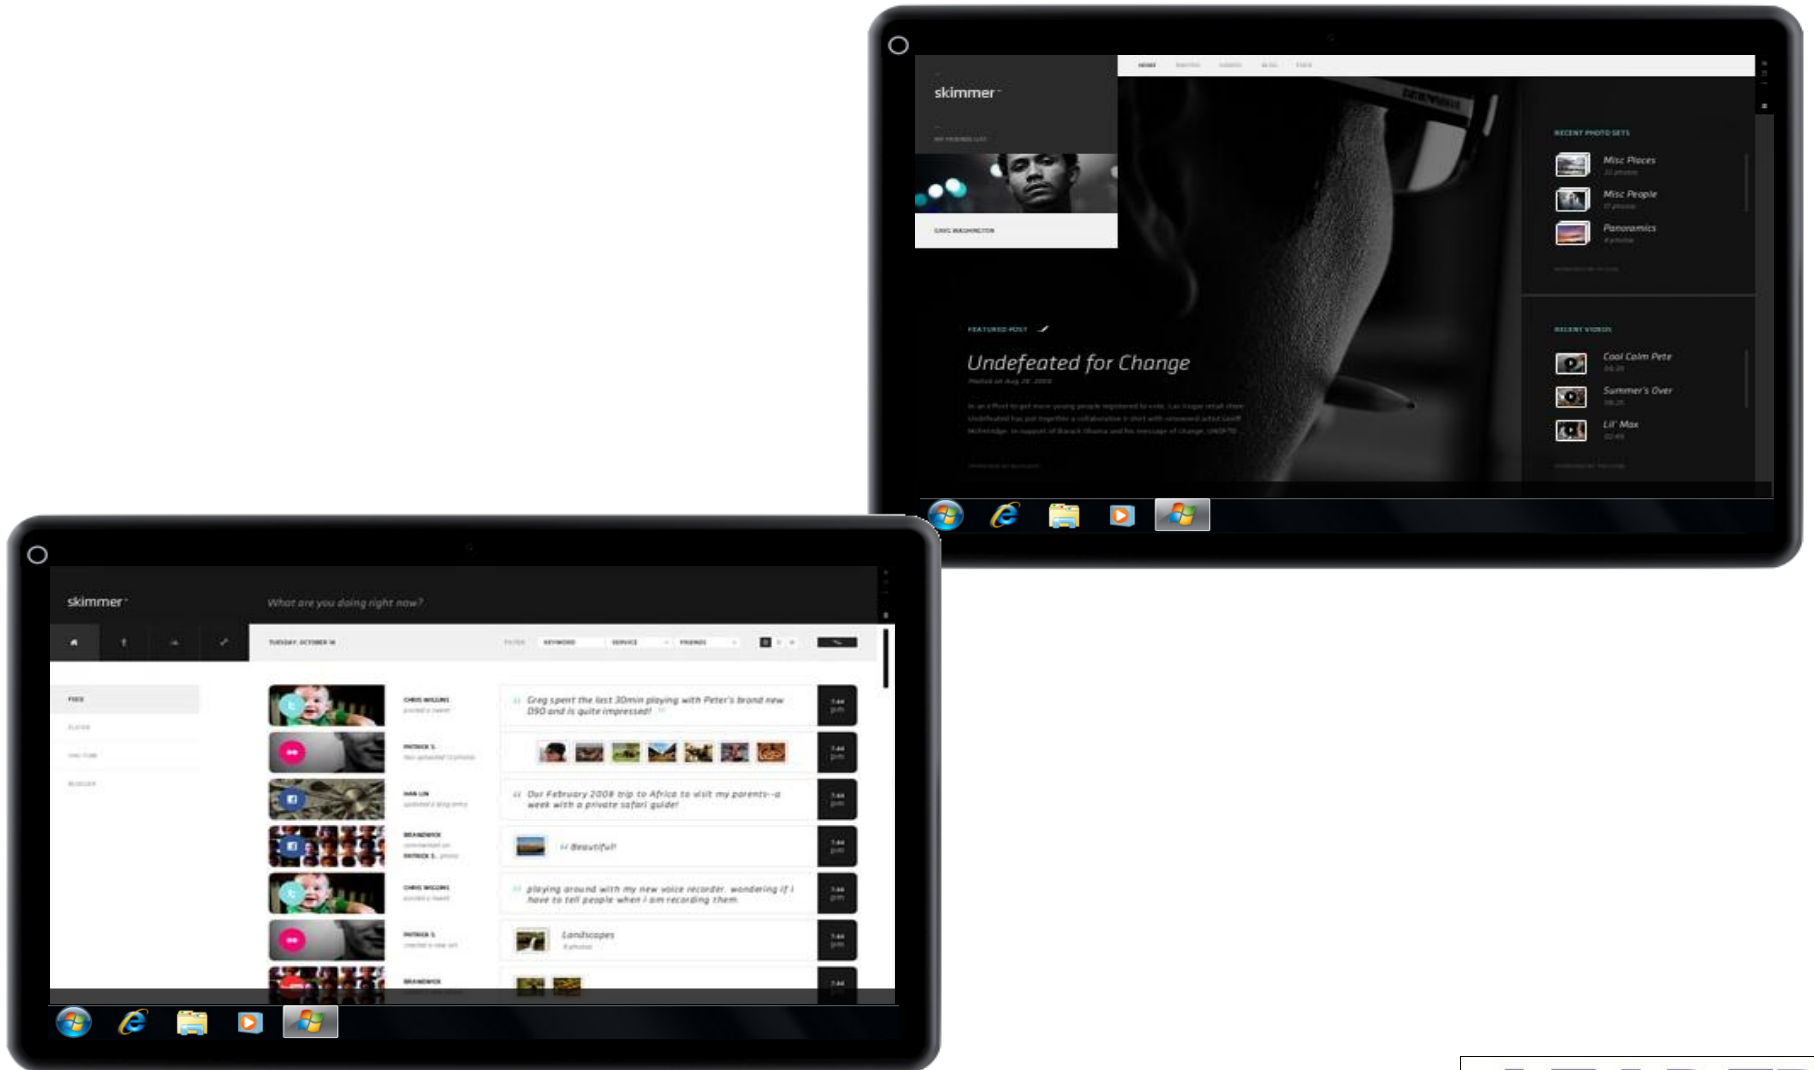

A hand is shown pointing at a tablet screen. The screen is black and displays the text "Multi-Touch Finger Friendly" in a yellow-green font. The hand is positioned on the left side of the screen, with the index finger pointing towards the text. The background is a dark grey gradient.

Headphone

SD card

SIM card

Social Networking

Full screen Browsing e-reader Experience

Personal Media Station

Motion Gaming Console

Globe Positioning System (GPS)

Media adapter + Home entertainment network concept (Option)

Value Proposition

- **Combination Device :**

- Personal computing , e-Reader, personal media devices and mobile internet devices are available on the Leader Tablet 12, allowing supreme versatility for any user.